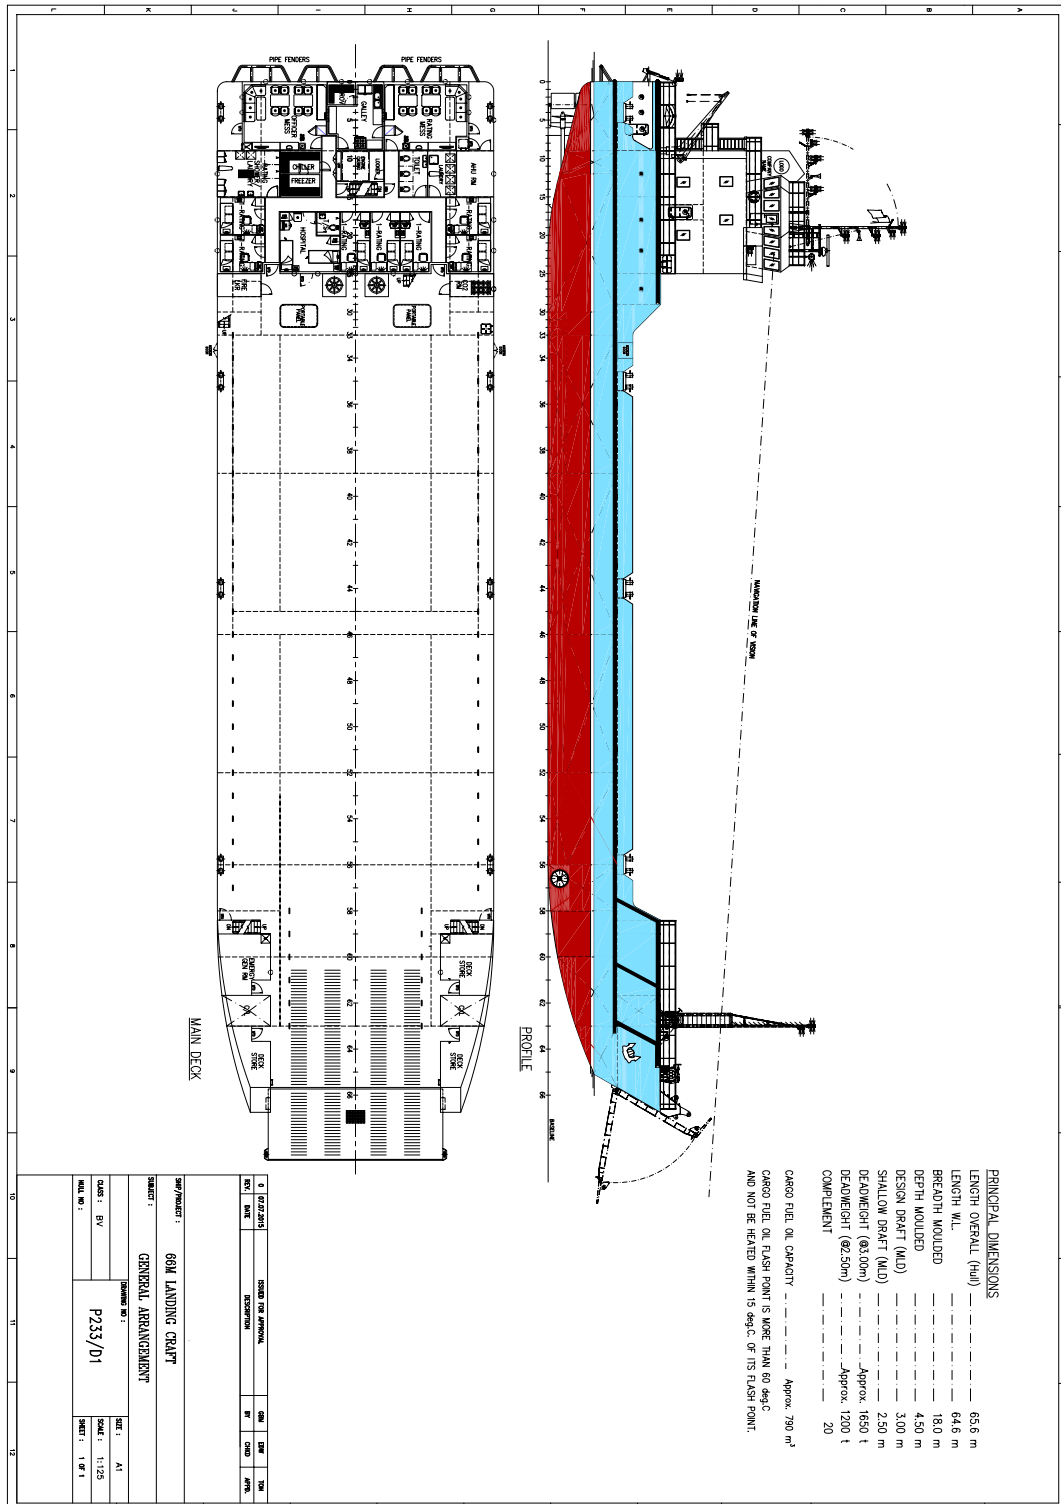

OCEAN GLORY

66M SHALLOW DRAFT LANDING CRAFT

*Particulars are believed to be correct but not guaranteed. All figures given are approximate only. Owners reserve the right to amend the specifications without notification.